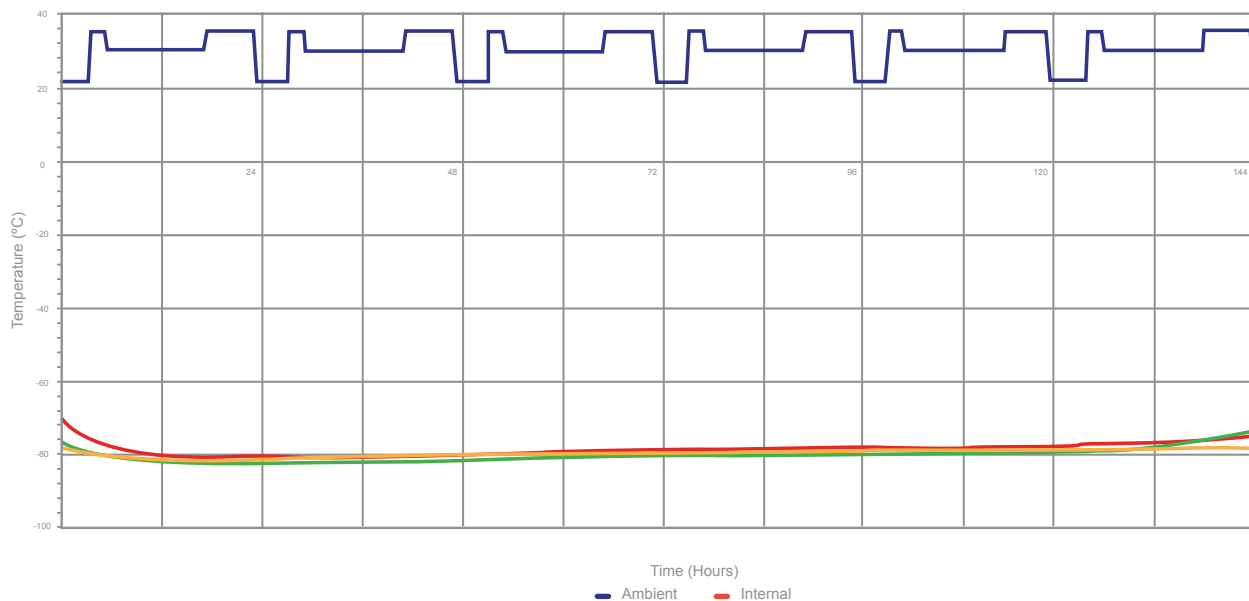

Dry Ice 17L ISTA Summer Performance

FOR MORE INFORMATION ABOUT PELICAN BIOTHERMAL PRODUCTS, PLEASE CONTACT:

INFO@PELICANBIOTHERMAL.COM T: +1 763 412 4800 PELICANBIOTHERMAL.COM

ISO17025, ISO9001-2008 Accredited

Golden Hour™, TIC™, Crédo™, Crédo Cube™, Crédo ProEnvision, Crédo Xtreme™, Crédo DURACUBE™, Crédo ProMed™, Sherpa™ Systems, Chronos™ Express, Chronos™ Advance and CoolPall™ Vertos are registered trademarks of Pelican Products, Inc., its subsidiaries and/or affiliates.

©2021 PELICAN BioThermal all rights reserved.

©2021 PELICAN BioThermal all rights reserved.