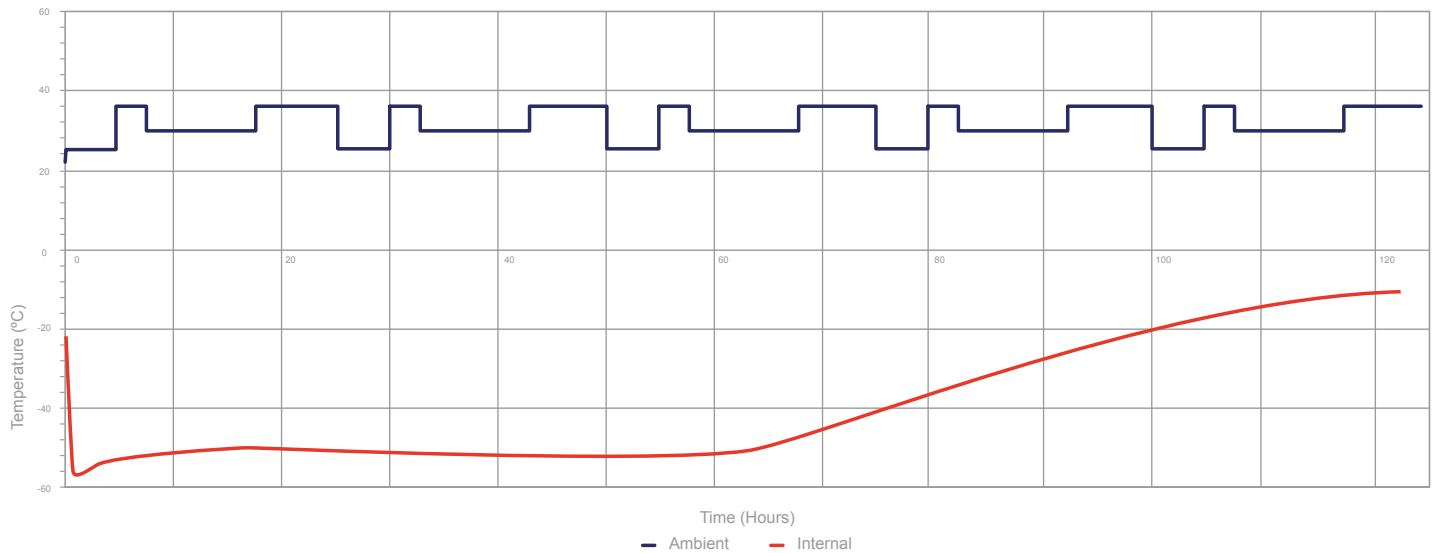

CRÉDO CUBE™ SERIES 50M (-40°C AND COOLER) PRODUCT SPECIFICATION

Payload Size	Exterior Dimensions - in	Interior Dimensions - in	Insulation	Outer Material	Tare Weight - lbs
4L	15.00 x 13.50 x 13.75"	5.90 x 5.90 x 5.90"	Nested VIP	White Plastic	22
12L	18.00 x 16.50 x 17.00"	8.90 x 8.90 x 8.90"	Nested VIP	White Plastic	42
16L	18.25 x 17.00 x 17.50"	10.00 x 10.00 x 10.00"	Nested VIP	White Plastic	44
28L	21.25 x 19.50 x 19.75"	12.00 x 12.00 x 12.00"	Nested VIP	Kraft Box	67

Internal / external dimensions may vary subject to approved tolerances.

Series 50M - 2896, ISTA Summer Thermal Performance

CREDO CUBE™ DRY ICE (-60°C AND COOLER) PRODUCT SPECIFICATION

Payload Size	Exterior Dimensions - inch	Interior Dimensions - inch	Insulation	Outer Material	Tare Weight - lbs	Payload Box - inch
5L	15 x 13.5 x 15.3	8.6 x 8.6 x 8.6	Single Wall VIP	White Plastic	10.3	7.5 x 7.5 x 5.5
17L	17.9 x 16.4 x 17	11.7 x 11.7 x 11.7	Single Wall VIP	White Plastic	16.3	10.5 x 10.5 x 9.5