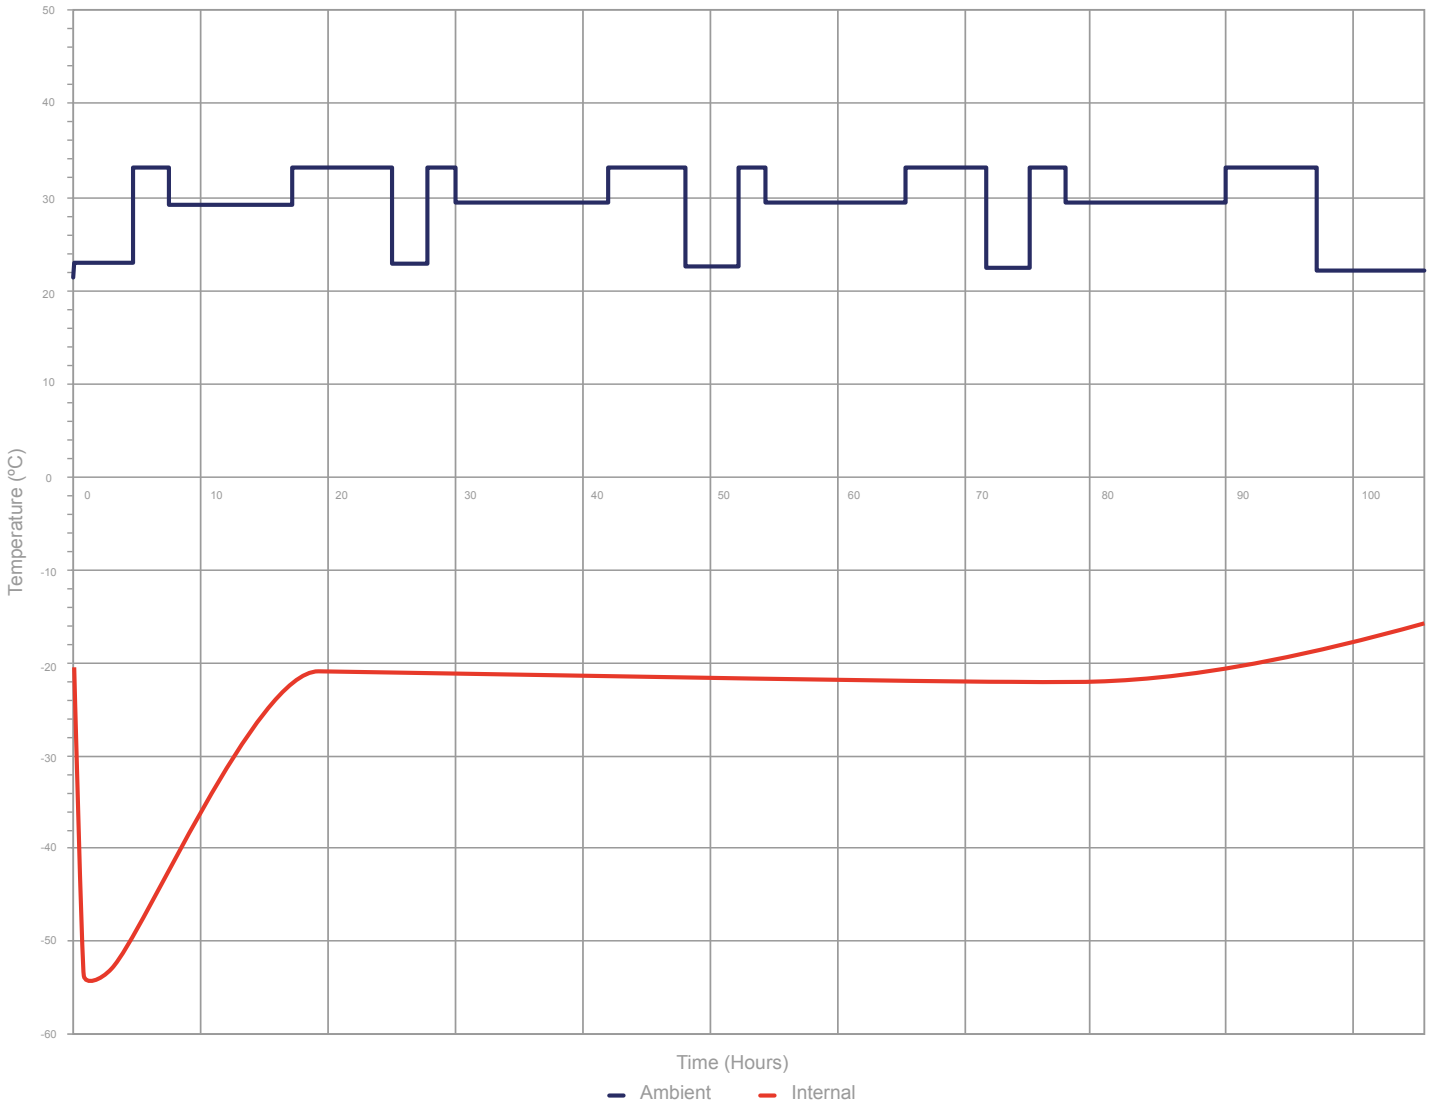

CRÊDO CUBE™ SERIES 20M PRODUCT SPECIFICATION

CRÊDO™ SERIES 20M -25°C TO -15°C

Payload Size	Exterior Dimensions - in	Interior Dimensions - in	Insulation	Outer Material	Tare Weight - lbs
3L	12.50 x 10.50 x 11.00"	5.10 x 5.10 x 5.10"	Single Wall VIP	White Plastic	16
4L	12.50 x 10.50 x 11.00"	5.90 x 5.90 x 5.90"	Single Wall VIP	White Plastic	14
4L	15.00 x 13.50 x 13.75"	5.90 x 5.90 x 5.90"	Nested VIP	White Plastic	22
8L	15 x 13.50 x 13.75"	11.10 x 6.50 x 6.50"	Single Wall VIP	White Plastic	20
10L	15 x 13.50 x 13.75"	8.50 x 8.50 x 8.50"	Single Wall VIP	White Plastic	30
12L	15.00 x 15.25 x 16.25"	8.90 x 8.90 x 8.90"	Single Wall VIP	White Plastic	27
12L	18.00 x 16.50 x 17.00"	8.90 x 8.90 x 8.90"	Nested VIP	White Plastic	41
16L	16.50 x 14.75 x 15.00"	10.00 x 10.00 x 10.00"	Single Wall VIP	White Plastic	31
16L	18.25 x 17.00 x 17.50"	10.00 x 10.00 x 10.00"	Double Wall VIP	White Plastic	43
28L	18.00 x 16.50 x 17.00"	12.00 x 12.00 x 12.00"	Single Wall VIP	White Plastic	45
28L	21.25 x 19.50 x 19.75"	12.00 x 12.00 x 12.00"	Nested VIP	Kraft Box	65
56L	21.25 x 19.50 x 19.75"	15.00 x 15.00 x 15.00"	Single Wall VIP	Kraft Box	66

Internal / external dimensions may vary subject to approved tolerances.

Series 20M 2896 ISTA Summer Thermal Performance