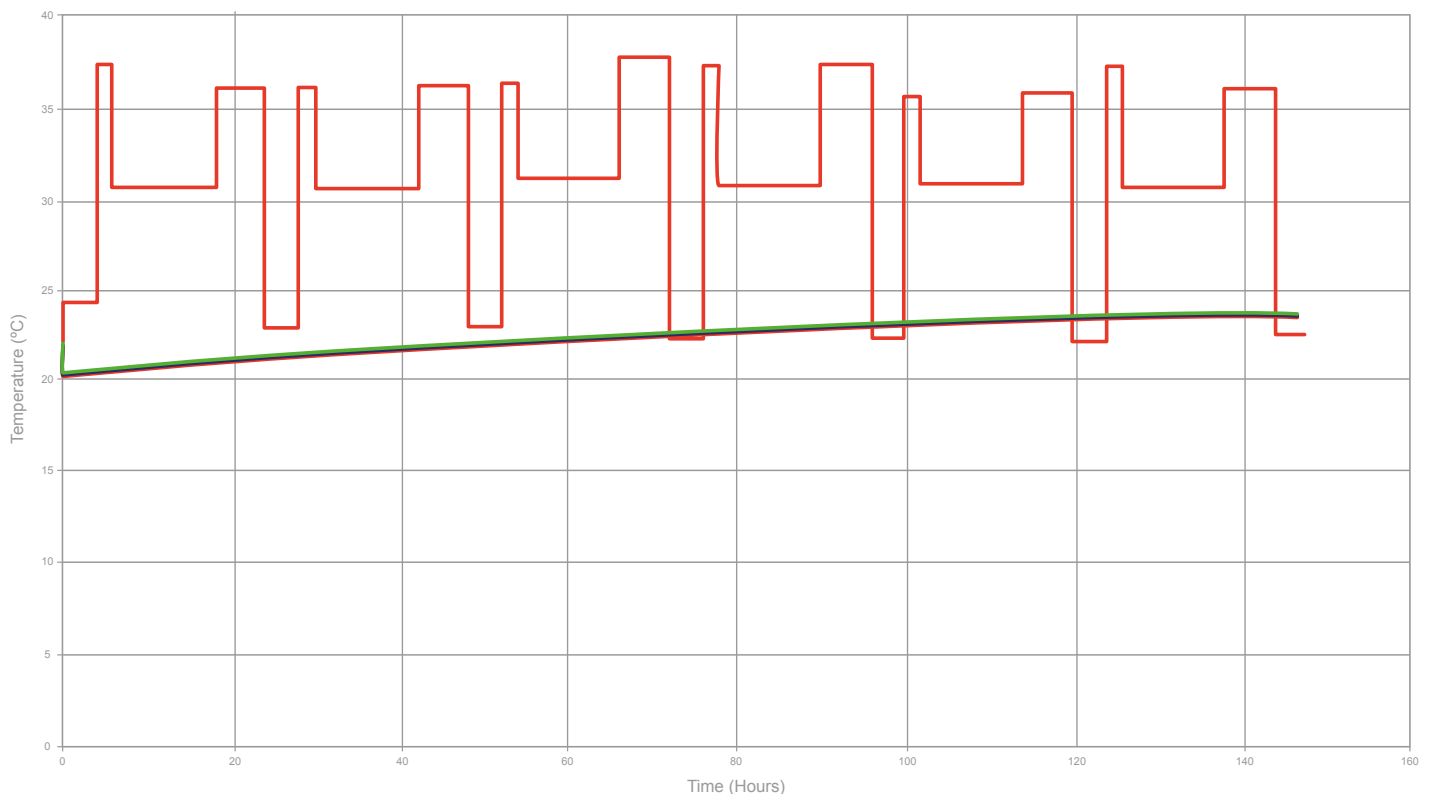

Controlled

Our standard Series 22 product designed for trips in controlled shipping lanes with a reliable certainty of external temperature during transit.

CRĒDO™ SERIES 22 CONTROLLED 15°C TO 25°C

Payload Size	Exterior Dimensions - in	Interior Dimensions - in	Insulation	Outer Material	Tare Weight - lbs
3L	12.50 x 10.50 x 11.00"	5.10 x 5.10 x 5.10"	Single Wall VIP	White Plastic	14
4L	12.50 x 10.50 x 11.00"	5.90 x 5.90 x 5.90"	Single Wall VIP	White Plastic	12
4L	15.00 x 13.50 x 13.75"	5.90 x 5.90 x 5.90"	Nested VIP	White Plastic	20
8L	17.50 x 11.25 x 11.50"	11.10 x 6.50 x 6.50"	Single Wall VIP	White Plastic	17
10L	15 x 13.50 x 13.75"	8.50 x 8.50 x 8.50"	Single Wall VIP	White Plastic	24
12L	15.00 x 13.50 x 13.75"	8.90 x 8.90 x 8.90"	Single Wall VIP	White Plastic	22
12L	18.00 x 16.50 x 17.00"	8.90 x 8.90 x 8.90"	Nested VIP	White Plastic	36
16L	16.50 x 14.75 x 15.00"	10.00 x 10.00 x 10.00"	Single Wall VIP	White Plastic	25
16L	18.25 x 17.00 x 17.50"	10.00 x 10.00 x 10.00"	Double Wall VIP	White Plastic	37
28L	18.00 x 16.50 x 17.00"	12.00 x 12.00 x 12.00"	Single Wall VIP	White Plastic	36
28L	21.25 x 19.50 x 19.75"	12.00 x 12.00 x 12.00"	Nested VIP	Kraft Box	56
42L	24.25 x 16.50 x 17.00"	18.00 x 12.00 x 12.00"	Single Wall VIP	White Plastic	46
56L	21.25 x 19.50 x 19.75"	15.00 x 15.00 x 15.00"	Single Wall VIP	Kraft Box	54

Internal / external dimensions may vary subject to approved tolerances.

Series 22 Controlled - 2896 ISTA Summer Thermal Performance