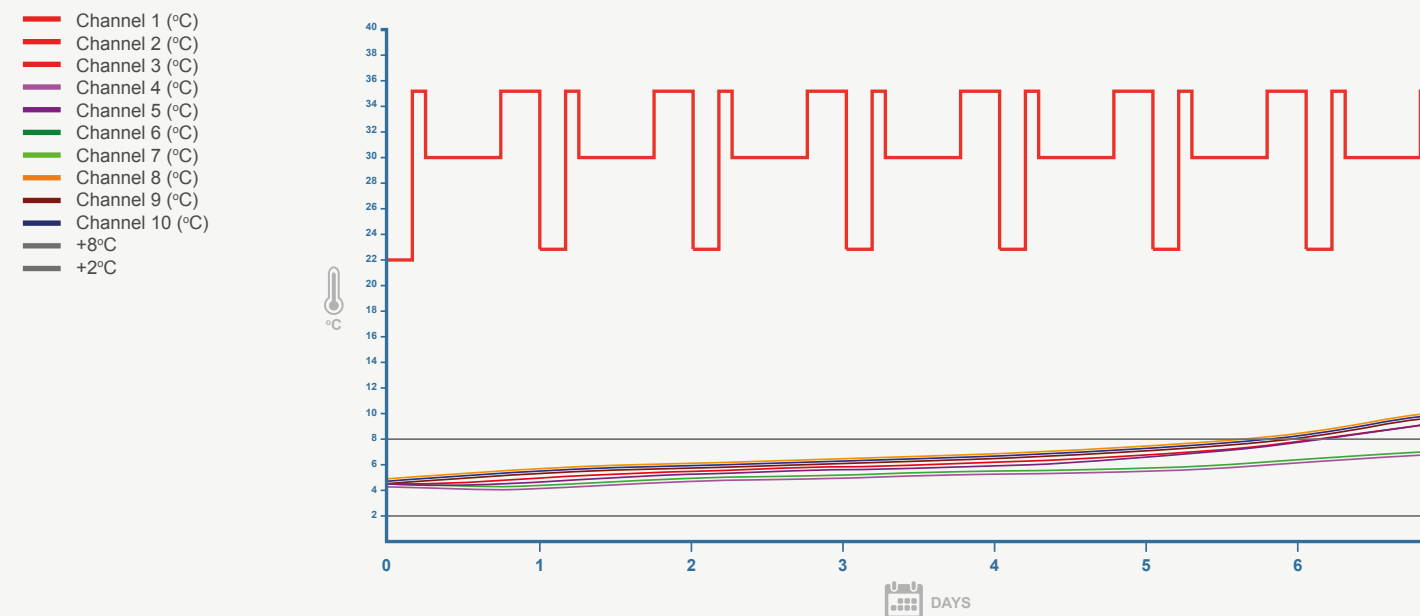

CoolPall™ Flex

The flexible bulk shipper system

Setting new standards in temperature controlled bulk shippers

CoolPall™ Flex is our range of high-performance bulk shippers, available in ISO and EURO footprints.

CoolPall™ Flex is highly customisable, allowing users to tailor their shipper to specific shipping lanes or performance requirements, to achieve the optimal thermal protection at lowest overall cost. Models incorporate either polystyrene or VIPs, water or PCM coolants in single or double configurations, in 3 different sizes (narrow bodied aircraft, half height, full height).

CoolPall™ Flex is designed to ensure maximum protection and ease of pack out through the use of common components. CoolPall™ Flex is lightweight, extremely quick to build and offers superior temperature stability in excess of 140 hours.

Range highlights:

- A new approach in the design of bulk shippers
- Performance in excess of 140 hours
- Narrow Bodied Aircraft, Half Height and Full Height options
- Payload volumes from 150L to 757L
- ISO & EURO footprints available
- Optimised for ULD use for air cargo applications.

Performance chart - Series 4 Flex Advance HH Double Pod ISO, ISTA 7D Hot

Range of coolants

2°C to 8°C PCM   15°C to 25°C PCM   -20°C PCM   Water 2°C to 8°C - 15°C to 25°C