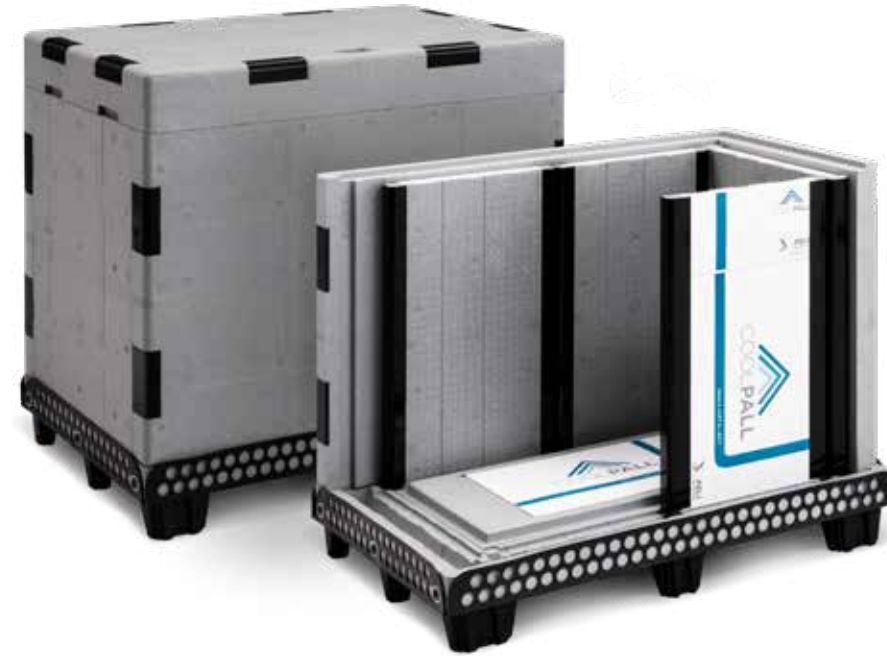

CoolPall™ Flex is highly customisable, allowing users to tailor their shipper to specific shipping lanes or performance requirements, to achieve the optimal thermal protection at lowest overall cost. Models incorporate either polystyrene or VIPs, water or PCM coolants in single or double configurations, in 3 different sizes (narrow bodied aircraft, half height, full height).

Range highlights:

- A new approach in the design of bulk shippers
- Performance in excess of 140 hours
- Narrow Bodied Aircraft, Half Height and Full Height options
- Payload volumes from 150L to 757L
- ISO & EURO footprints available
- Optimised for ULD use for air cargo applications.

©2020 Peli BioThermal | All rights reserved.
 Errors and Omissions excluded.

CoolPall™ Flex

The flexible bulk shipper system 150L - 757L

NARROW BODIED AIRCRAFT (NBA)

HALF HEIGHT (HH)

FULL HEIGHT (FH)

	Name	External dims (mm) W x D x H	Payload dims (mm) W x D x H	Payload (litres)	Weight (kg)
EURO PALLET (1200 x 800mm)	EPS & Single Pod Water	1210 x 802 x 717	928 x 530 x 356	175	70.1
	EPS & Double Pod Water	1210 x 802 x 717	928 x 455 x 356	150	81.7
	EPS & Single Pod PCM	1210 x 802 x 717	928 x 530 x 356	175	47.6
	EPS & Double Pod PCM	1210 x 802 x 717	928 x 455 x 356	150	67.9
	VIP & Single Pod PCM	1210 x 802 x 717	928 x 530 x 356	175	60.7
	VIP & Double Pod PCM	1210 x 802 x 717	928 x 455 x 356	150	77.1